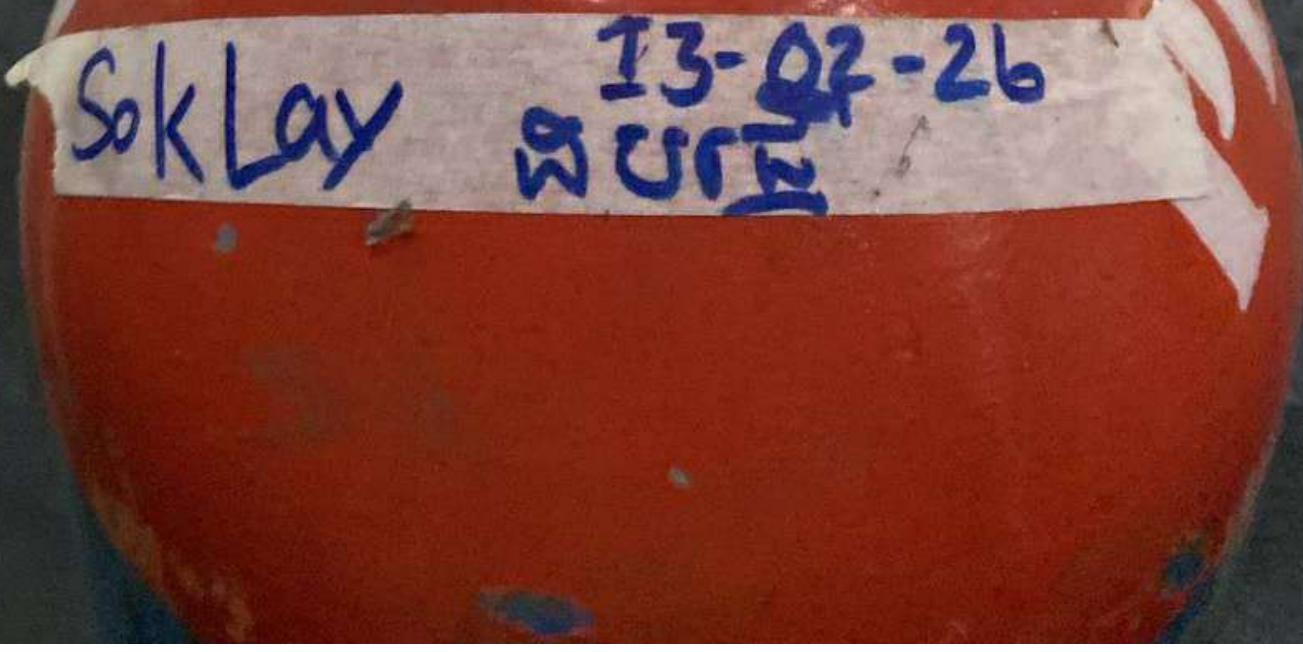

27 February 2026 at 5:15:58 in the afternoon

月涛

27 February 2026 at 5:16:03 in the afternoon

月涛

27 February 2026 at 5:16:06 in the afternoon

月涛

Sok Lay

13-02-26  
W U R E

27 February 2026 at 5:13:32 in the afternoon

月涛

Serial No.	2602.26
Sample Name	Smiling Gecko
Sample No.	
Sample Weight	
Sample Volume	
Sample Date	
Sample Time	
Sample Location	
Sample Operator	
Sample Collector	
Sample Processor	
Sample Analyzer	
Sample Result	
Sample Status	

27 February 2026 at 5:13:33 in the afternoon

月涛

Nuan Pov 21-01-26  
๑๖๑๘

EP250  
EP150

27 February 2026 at 5:13:36 in the afternoon  
月涛

MADE IN CAMBODIA  
001216 LUXFER 09405

ត្រីកូដ	១៧ ០១ ១០១៤	លេខរៀង	
ប្រភេទ	០២	ចំនុះលើក	១៤៧
អគីមីកែ	Bun Soot		
លេខទូរស័ព្ទ	០១៨៤៥៤១៧៤		
បញ្ជា			
ឈ្មោះ/ស្រាវ	[Handwritten signature]		